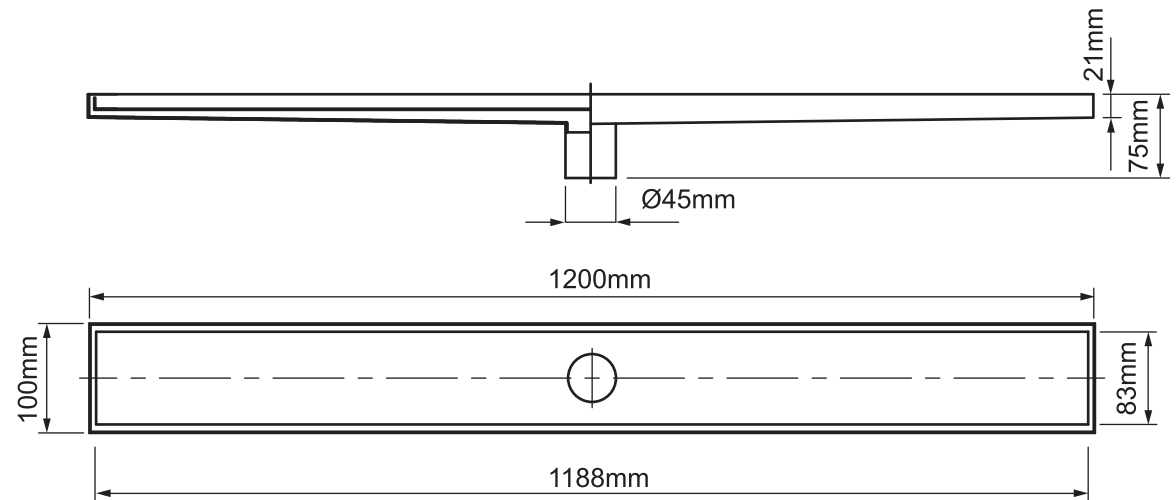

Mondella

RUMBA

MODERN MINIMALIST

RUMBA

STAINLESS STEEL 1200MM TILE INSERT FLOOR GRATE

1200mm x 100mm rectangular
top

Suits up to 10mm tile thickness

316 marine grade stainless steel

Modern design

Removable grate

Centre waste outlet

Item Number: 0310952
MON1133

ATS 5200.040
WM74587
ApprovalMark

10
YEAR
WARRANTY*

MON1133-FLV1
28/03/22

* refer to www.mondella.com.au for full warranty details

All dimensions in millimetres (mm) and subject to manufacturing tolerances.