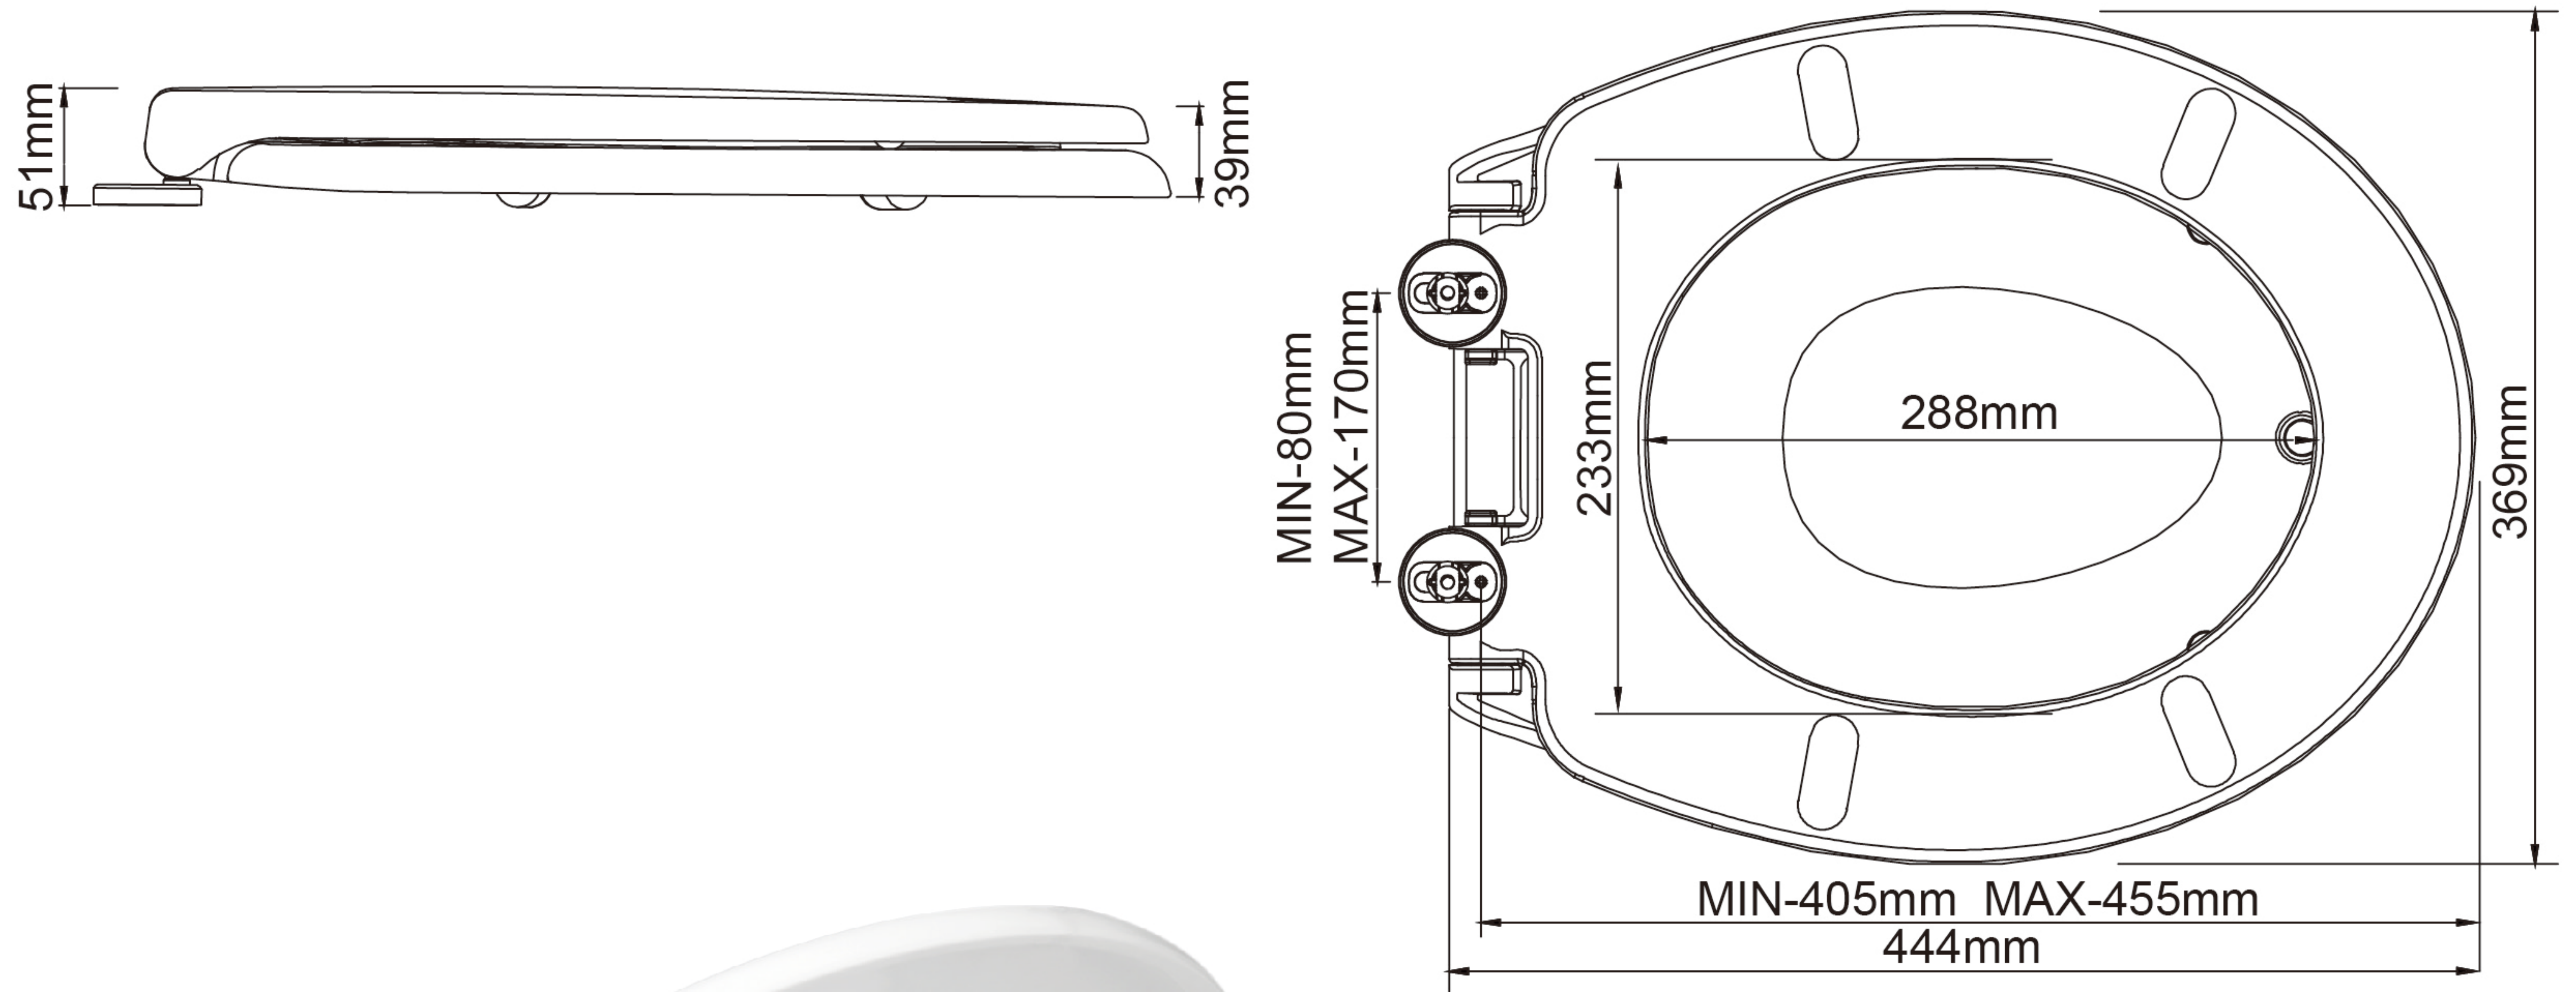

Mondella

RESONANCE
TIMELESS ALLURE

Resonance FAMILY TOILET SEAT

- 445mm L x 370mm W.
- Detachable Quick Release Child Seat.
- Easy Use for Children.
- Suits Most Toilets - Top Fixing.
- Easy to Install.
- Suits 15mm Pan Holes.
- Soft Close Toilet Seat & Lid.

Item Number

5140336

10 YEAR WARRANTY*

*refer to www.mondella.com.au for full warranty details