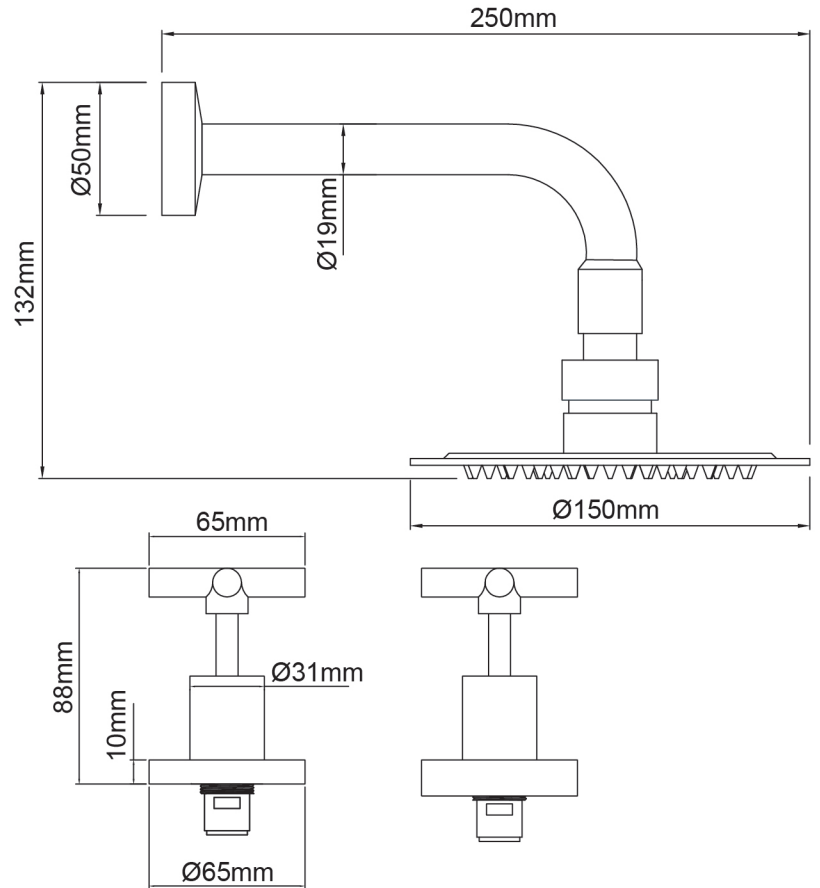

## RESONANCE CERAMIC DISC SHOWER SET

- Chrome Plated Finish.
- Fitted with 1/2 Turn Ceramic Disc Valves.
- Contemporary Designer Tapware.
- Manufactured to Australian Standards AS/NZS3718, WM70050 DR ApprovalMark.
- Fitted with Approved Water Saving Devices. WELS Lic No. 1101.

# 10 YEAR WARRANTY\*

5002775-FLV1  
18/07/18

\* refer to [www.mondella.com.au](http://www.mondella.com.au) for full warranty details

All dimensions in millimetres (mm) and subject to manufacturing tolerances.