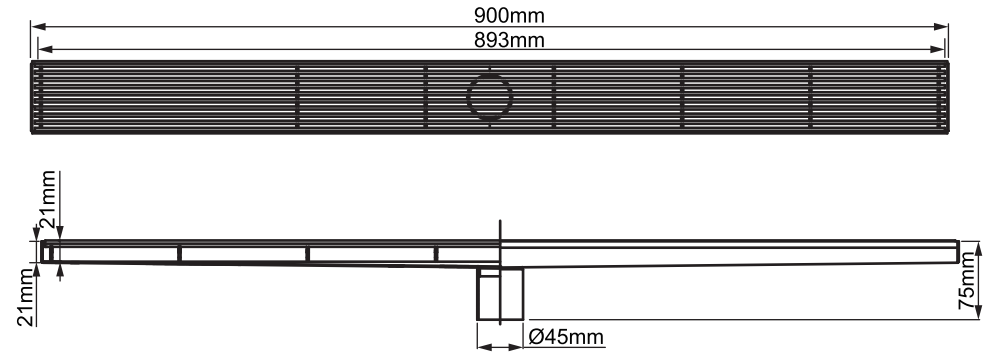

Mondella

STAINLESS STEEL 900MM RECTANGULAR FLOOR GRATE

900mm x 70mm rectangular top

316 marine grade stainless steel

Modern mesh design

Centre waste outlet

Item Number: 0317622
MON1218

ATS 5200.040
WM74587
ApprovalMark

10 YEAR WARRANTY*

* refer to www.mondella.com.au for full warranty details

MON1218-FLV1
28/04/22

All dimensions in millimetres (mm) and subject to manufacturing tolerances.