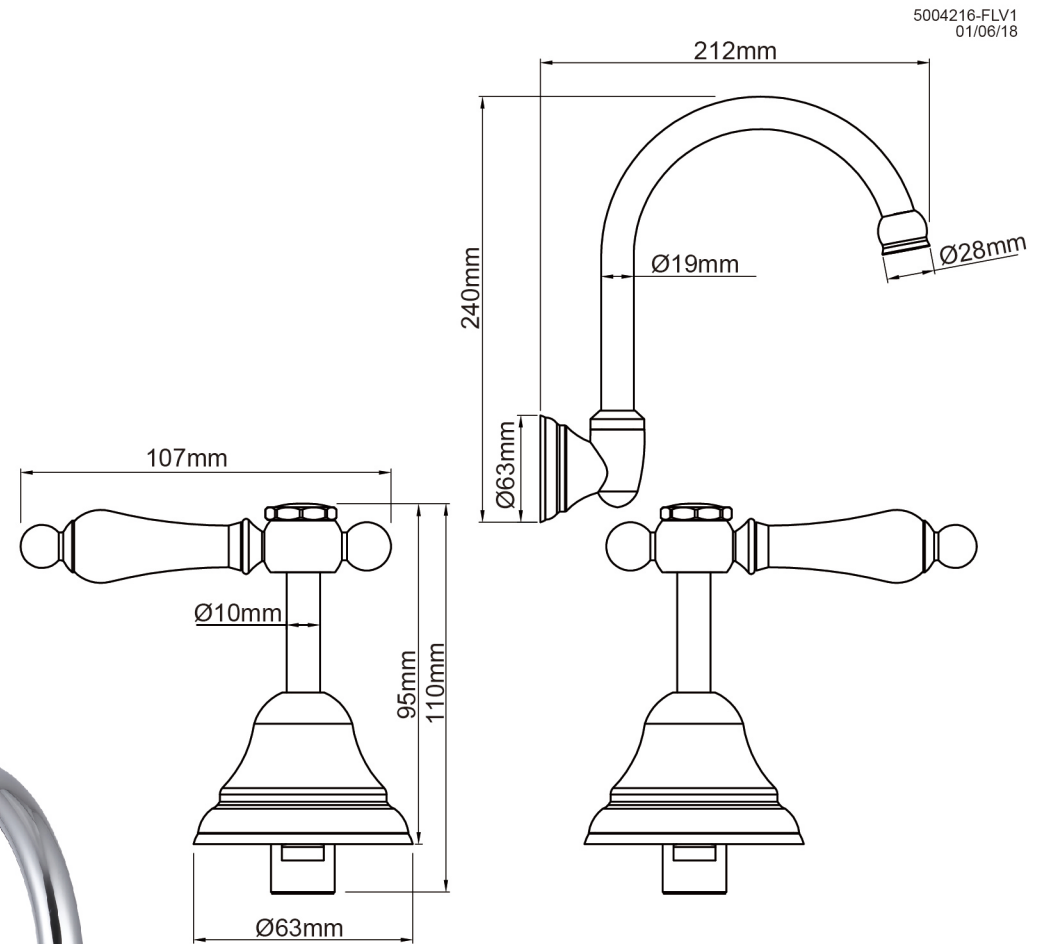

Mondella

MAESTRO
CLASSIC STYLE

MAESTRO LEVER HANDLE WALL SINK SET

- Chrome Plated Finish.
- Fitted with 1/4 Turn Ceramic Disc Valves.
- Functional Low Maintenance Tapware.
- Manufactured to Australian Standards AS/NZS3718, Watermark 70050 DR ApprovalMark.
- Fitted with Approved Water Saving Devices. WELS Lic no.1101.

Item Number: 5004216

AS/NZS3718
WM70050 DR
ApprovalMark

10 YEAR WARRANTY*

* refer to www.mondella.com.au for full warranty details

All dimensions in millimetres (mm) and subject to manufacturing tolerances.