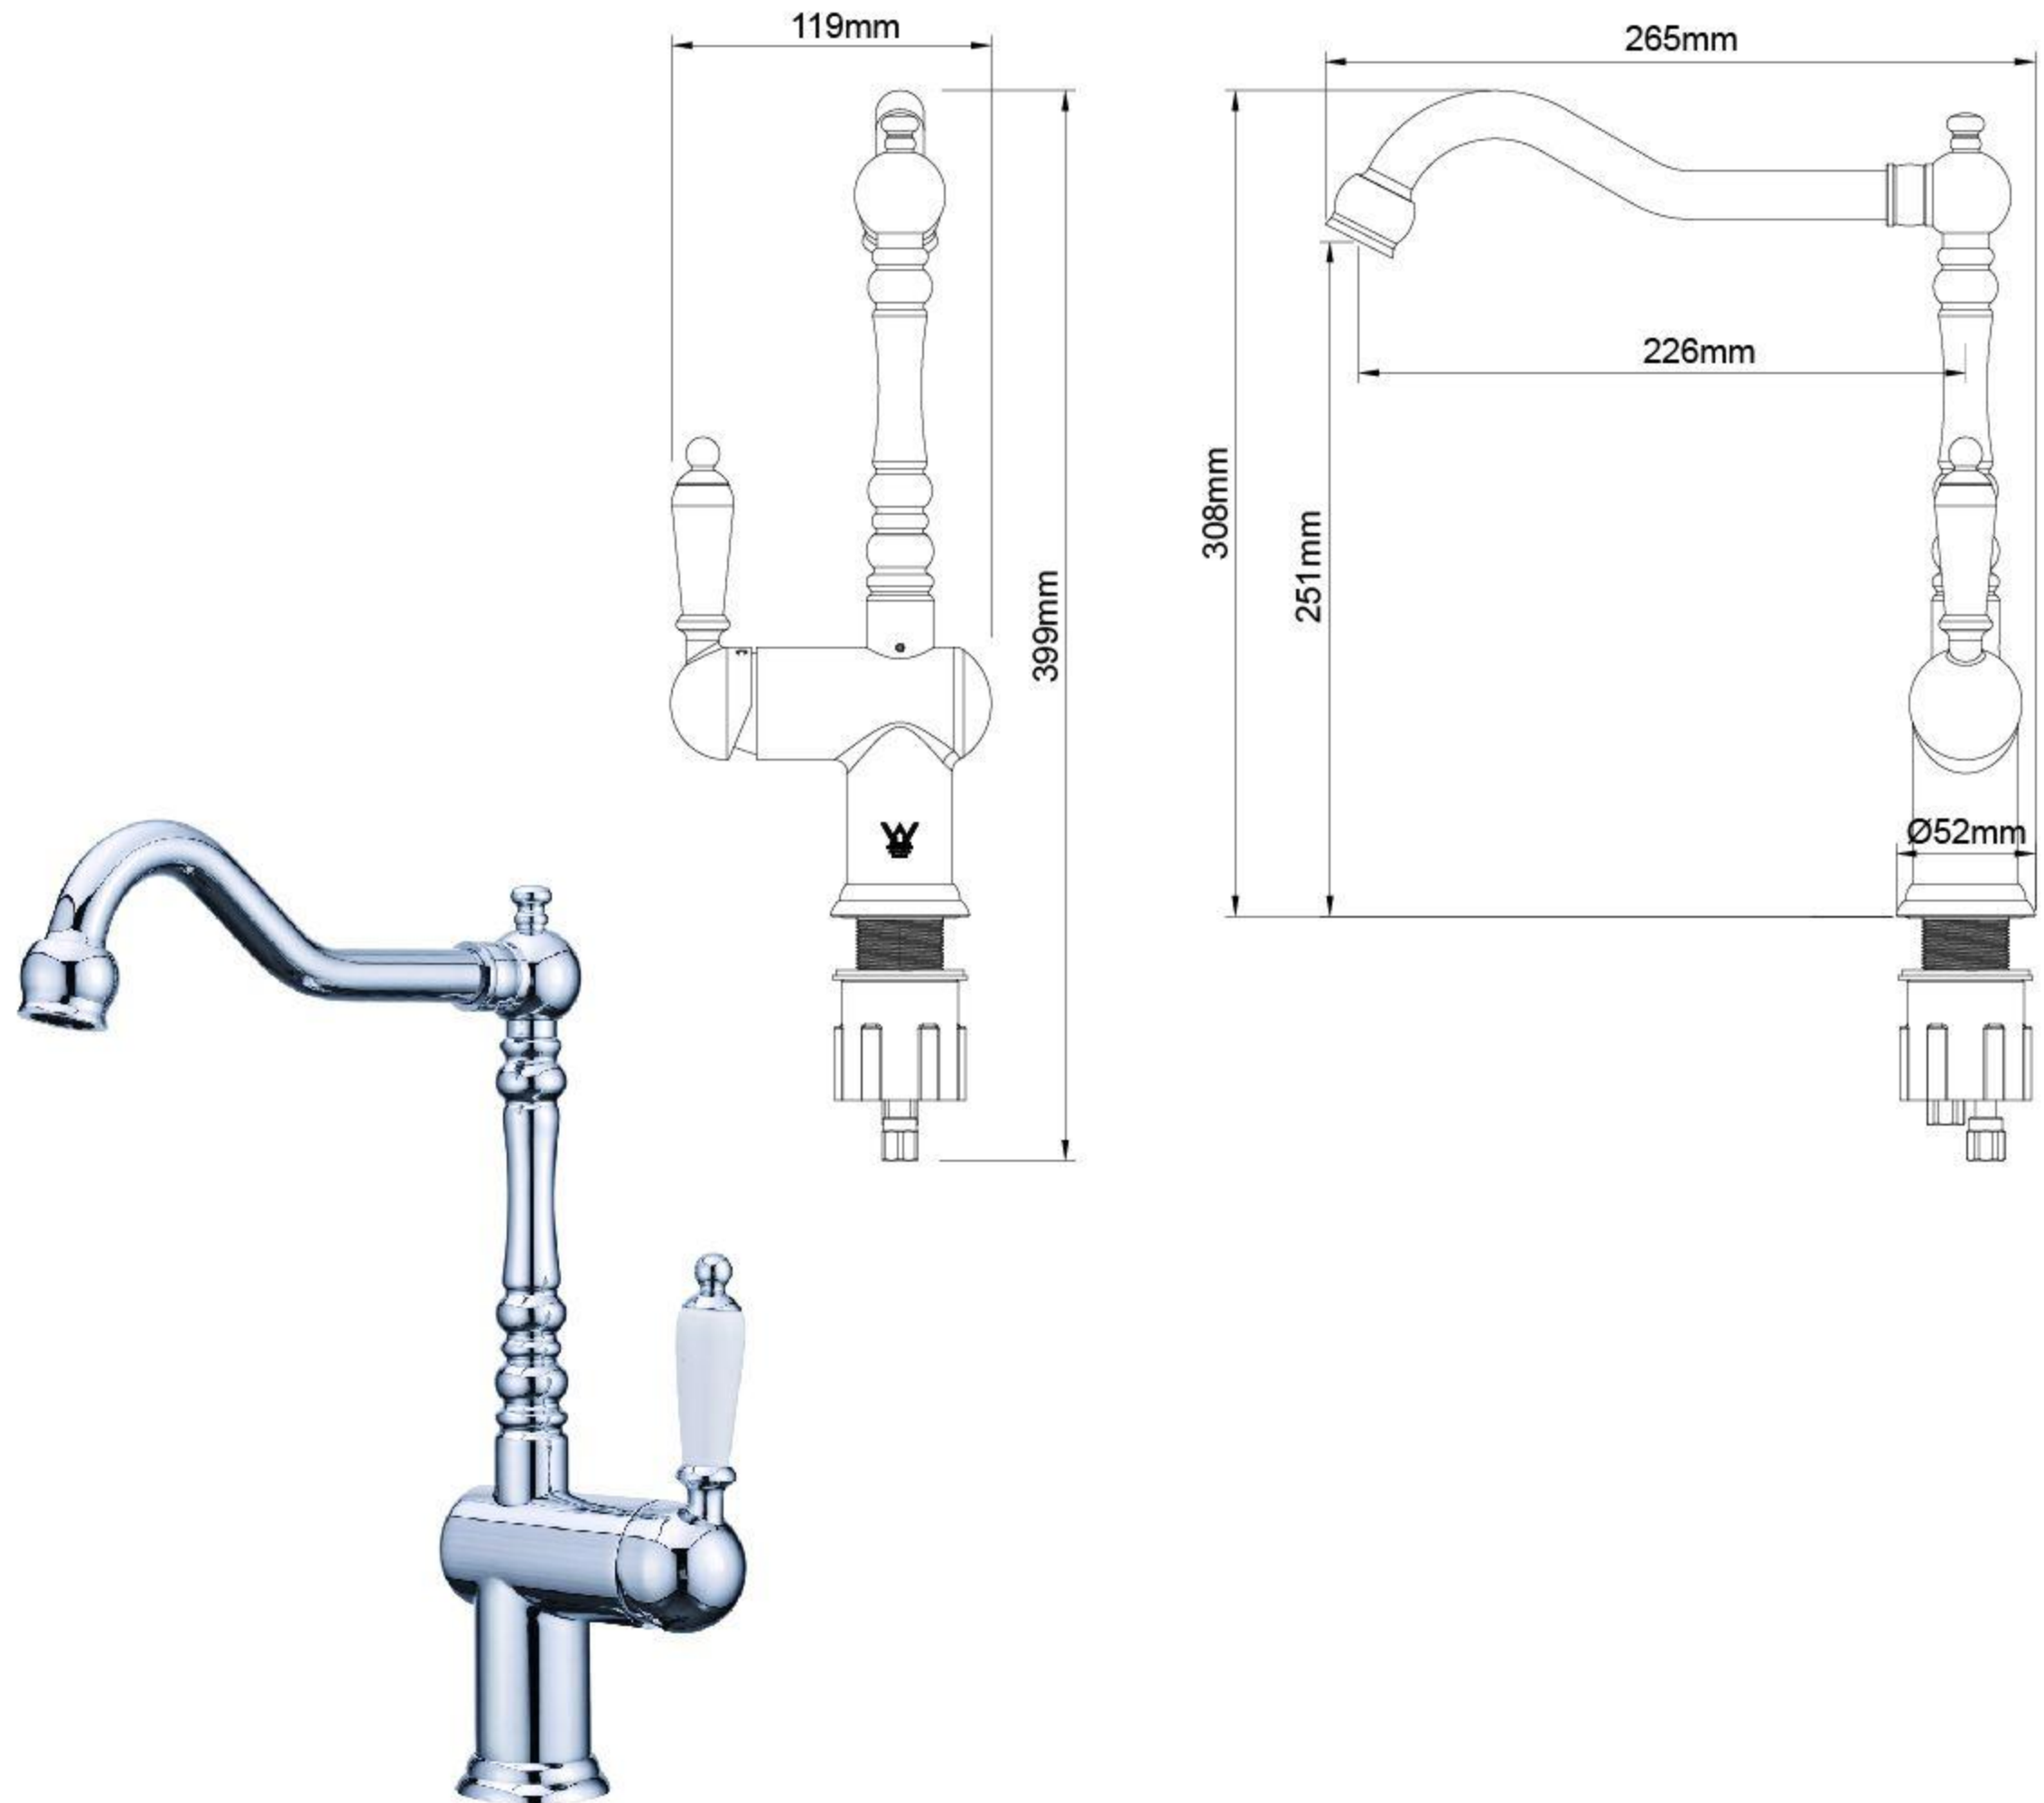

## MAESTRO LEVER HANDLE SINK MIXER

- 35mm Cartridge.
- Chrome Finish.
- Manufactured to New Zealand Standards AS/NZS3718, WMKA21979 DR ApprovalMark.
- Fitted with Approved Water Saving Devices. WELS Lic No. 1101.
- Suitable for Unequal/Mains Pressure (Minimum 55kPa).

Item Number: 00045726

**10**  
YEAR  
WARRANTY

00045726-FLV1  
01/06/18

\* refer to [www.mondella.com.au](http://www.mondella.com.au) for full warranty details

All dimensions in millimetres (mm) and subject to manufacturing tolerances.