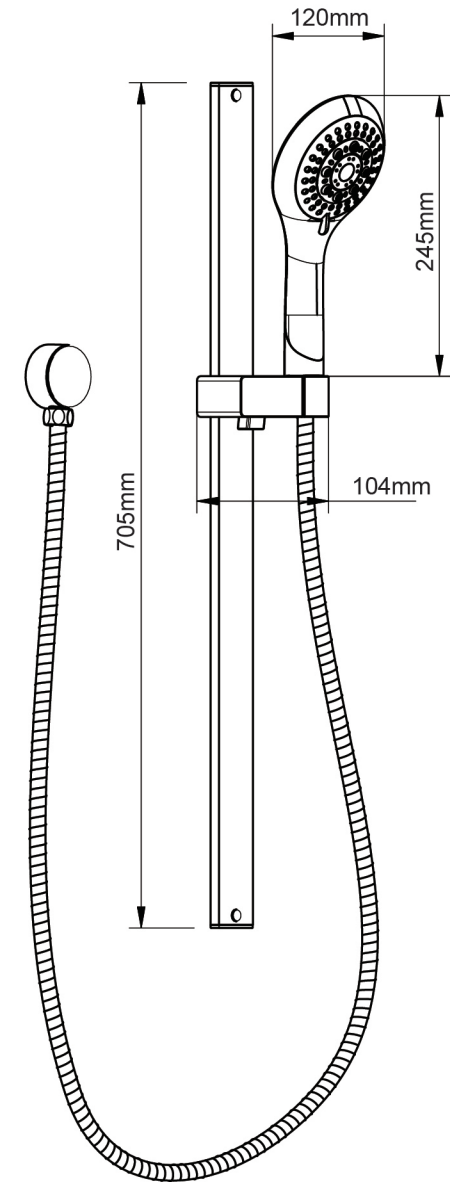

Mondella

RESONANCE
TIMELESS ALLURE

RESONANCE 5 FUNCTION HAND SHOWER ON RAIL

- 5 Function Hand Shower.
- Chrome Plated Brass Rail.
- ABS Shower Head with Chrome Finish.
- Push Button Adjustable Slider.

Item Number: 5004263

10 YEAR WARRANTY*

* refer to www.mondella.com.au for full warranty details

5004263-FLV1
21/03/18

All dimensions in millimetres (mm) and subject to manufacturing tolerances.