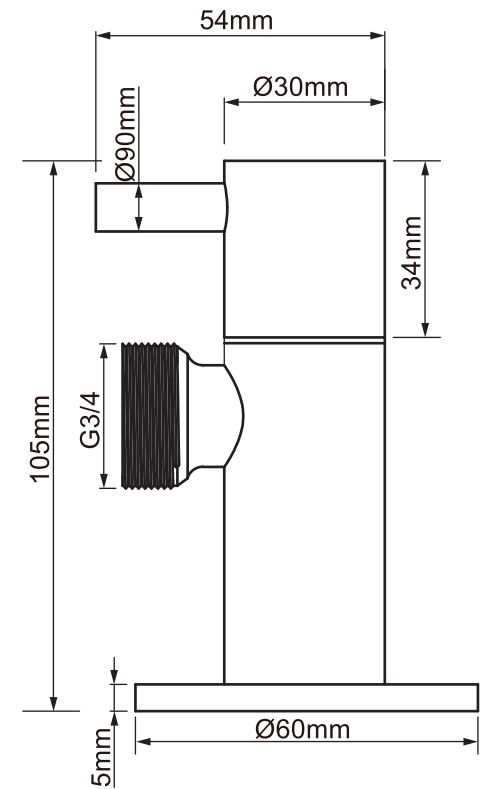

Item Number: 0137907
MON0826

AS/NZS3718
WM70050 DR
ApprovalMark

10 YEAR WARRANTY*

* refer to www.mondella.com.au for full warranty details

MON0826-FLV2
06/08/20

All dimensions in millimetres (mm) and subject to manufacturing tolerances.