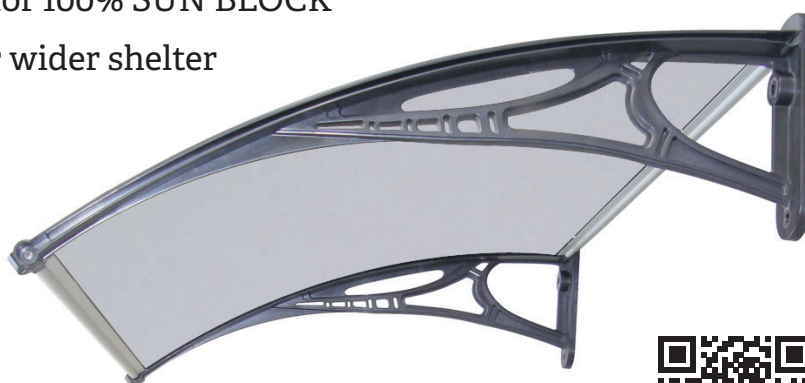

HEAVY DUTY

HAVANA

Door & Window Canopy

Medium 1.2m(w) x 0.7m(d)

- + Solid ALUMINIUM canopy with engineered chrome ABS/fibreglass brackets
- + Protects from sun and rain
- + Heavy duty
- + 3mm aluminium composite board for 100% SUN BLOCK
- + Multiple canopies can be linked for wider shelter
- + Easy DIY installation