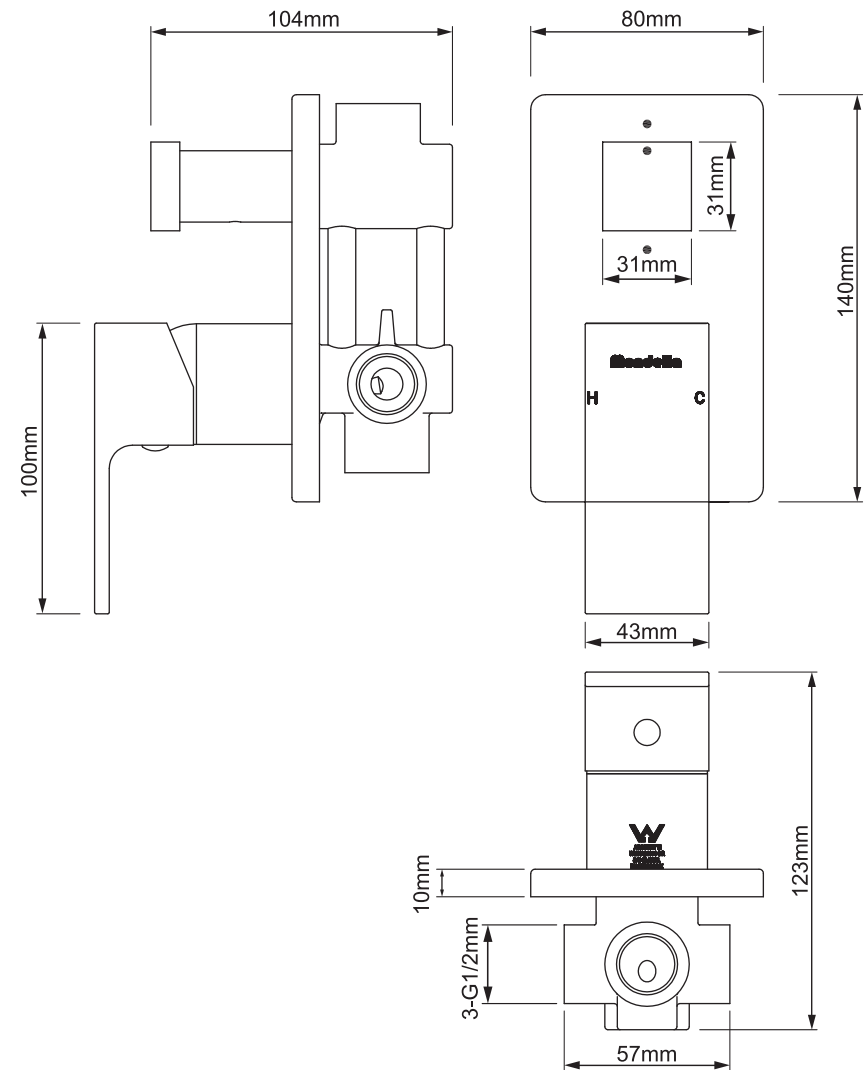

Mondella

ROCOCO
SQUARE FLAIR

ROCOCO

MATTE BLACK
DIVERTER
SHOWER MIXER

35mm cartridge

140mm H x 80mm W backing plate

1/2 turn ceramic disc diverter switch

Manufactured to Australian Standards
AS/NZS3718, WMKA21979 DR
ApprovalMark

Item Number: 0134825
MON0764

AS/NZS3718
WMKA21979 DR
ApprovalMark

10
YEAR
WARRANTY*

* refer to www.mondella.com.au for full warranty details

MON0764-FLV1
28/07/20

All dimensions in millimetres (mm) and subject to manufacturing tolerances.