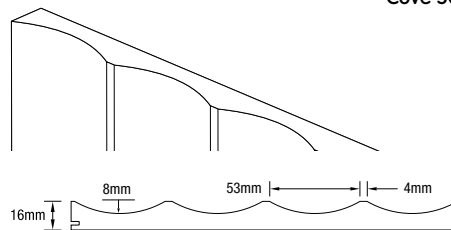

Available in store or through the Special Orders desk and online

Cove 50

Convex 35

Convex 35

Convex 18

Channel 25

Cove 38

Cove 50

Convex 35

Convex 45

For more tips and videos on installations or FAQs visit

GP SILHOUETTE RANGE				
LENGTH	1200mm	2400mm	2700mm	3100mm
WIDTH	600mm	1200mm	1200mm	1200mm
THICKNESS	16mm	16mm	16mm	16mm
Channel 25	0493168	0467467	0467511	0467481
Cove 38	0493142	0467464	0467493	0467475
Cove 50	-	0467483	-	0467485
Convex 35	0493212	0467465	0467480	0467497
Convex 45	-	0467472	-	0467474