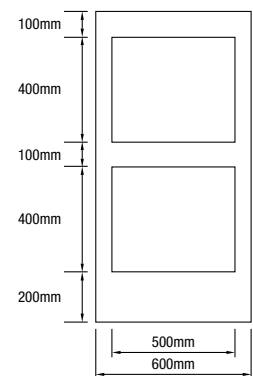

SE SEMI EXTERIOR		
LENGTH	2745mm	3660mm
WIDTH	1200mm	1200mm
THICKNESS	9.5mm	9.5mm
easyVJ 100	0330037	0330038
easyVJ 150	0209470	0208813

*Some lead times may apply for non stocked items - speak to a team member for more information. *Note: Profile runs the length of the panel.

easyASCOT Vogue Duo, easyDADO Classic Rail

easyASCOT Classic Full Wall Panel

easyASCOT classic

easyASCOT Classic Panel

easyASCOT Classic Detail

GP easyASCOT CLASSIC PANEL		
DESCRIPTION	Dado Wall	Full Wall
HEIGHT	900mm	2700mm
WIDTH	600mm	600mm
THICKNESS	9mm	9mm
PRODUCT CODE	0330028	0330156

easyASCOT Vogue Solo, easyDADO Vogue Rail

easyASCOT vogue

Vogue Duo 1200

GP easyASCOT VOGUE PANEL		
DESCRIPTION	Solo 900	Duo 1200
HEIGHT	900mm	1200mm
WIDTH	600mm	600mm
THICKNESS	9mm	9mm
PRODUCT CODE	0081533	0081534