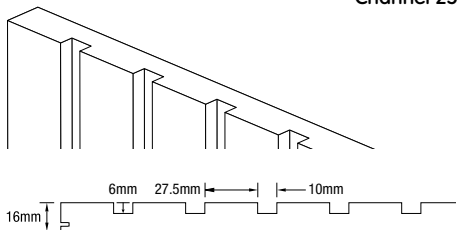

Channel 25

For more tips and videos on installations or FAQs visit

GP SILHOUETTE RANGE				
LENGTH	1200mm	2400mm	2700mm	3100mm
WIDTH	600mm	1200mm	1200mm	1200mm
THICKNESS	16mm	16mm	16mm	16mm
Channel 25	0493168	0467467	0467511	0467481
Cove 38	0493142	0467464	0467493	0467475
Cove 50	-	0467483	-	0467485
Convex 35	0493212	0467465	0467480	0467497
Convex 45	-	0467472	-	0467474

*Some lead times may apply for non stocked items - speak to a team member for more information. *Note: Profile runs the length of the panel.