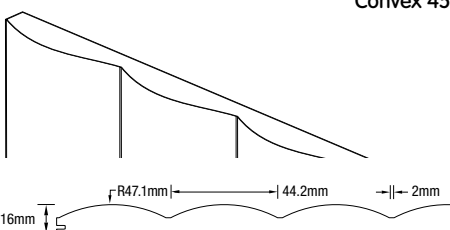

Available in store or through the Special Orders desk and online

Cove 50

Convex 35

Convex 35

Convex 18

Channel 25

Cove 38

Cove 50

Convex 35

Convex 45

For more tips and videos on installations or FAQs visit

GP SILHOUETTE RANGE				
LENGTH	1200mm	2400mm	2700mm	3100mm
WIDTH	600mm	1200mm	1200mm	1200mm
THICKNESS	16mm	16mm	16mm	16mm
Channel 25	0493168	0467467	0467511	0467481
Cove 38	0493142	0467464	0467493	0467475
Cove 50	-	0467483	-	0467485
Convex 35	0493212	0467465	0467480	0467497
Convex 45	-	0467472	-	0467474