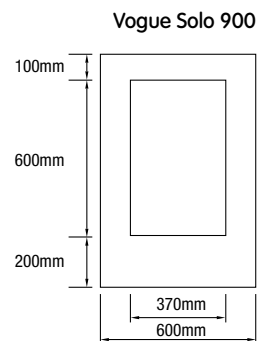

SE SEMI EXTERIOR		
LENGTH	2745mm	3660mm
WIDTH	1200mm	1200mm
THICKNESS	9.5mm	9.5mm
easyVJ 100	0330037	0330038
easyVJ 150	0209470	0208813

*Some lead times may apply for non stocked items - speak to a team member for more information. *Note: Profile runs the length of the panel.

easyASCOT Vogue Duo, easyDADO Classic Rail

easyASCOT Classic Full Wall Panel

easyASCOT classic

easyASCOT Classic Panel

easyASCOT Classic Detail

GP easyASCOT CLASSIC PANEL		
DESCRIPTION	Dado Wall	Full Wall
HEIGHT	900mm	2700mm
WIDTH	600mm	600mm
THICKNESS	9mm	9mm
PRODUCT CODE	0330028	0330156

easyASCOT Vogue Solo, easyDADO Vogue Rail

easyASCOT vogue

Vogue Duo 1200

GP easyASCOT VOGUE PANEL		
DESCRIPTION	Solo 900	Duo 1200
HEIGHT	900mm	1200mm
WIDTH	600mm	600mm
THICKNESS	9mm	9mm
PRODUCT CODE	0081533	0081534