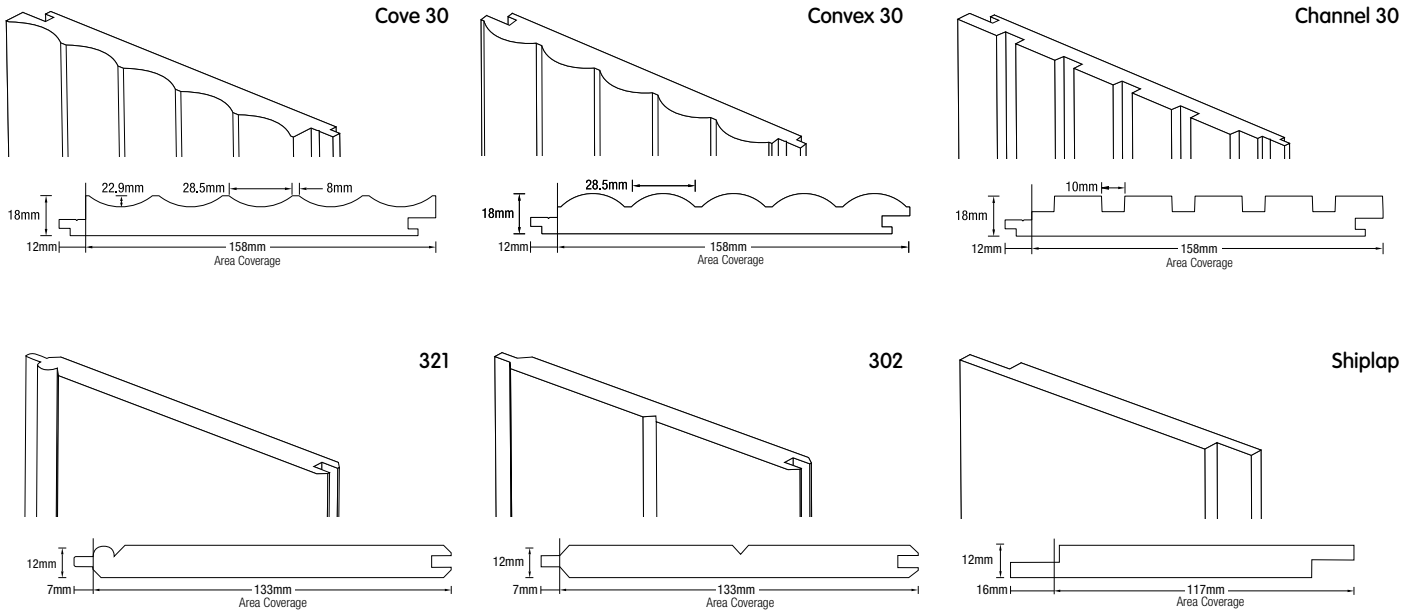

Convex 35

Convex 45

For more tips and videos on installations or FAQs visit

GP SILHOUETTE RANGE				
LENGTH	1200mm	2400mm	2700mm	3100mm
WIDTH	600mm	1200mm	1200mm	1200mm
THICKNESS	16mm	16mm	16mm	16mm
Channel 25	0493168	0467467	0467511	0467481
Cove 38	0493142	0467464	0467493	0467475
Cove 50	-	0467483	-	0467485
Convex 35	0493212	0467465	0467480	0467497
Convex 45	-	0467472	-	0467474

*Some lead times may apply for non stocked items - speak to a team member for more information. *Note: Profile runs the length of the panel.

easyLINING boards

Our easyLINING boards feature the consistent tongue and groove join, adding character and allure for those looking to effortlessly elevate their living or working spaces. Crafted to be lightweight, easy to handle and quick to install, these boards maintain the traditional method of manufacturing lining boards, showcasing an intricate interlocking edge detail and a refined, smooth finish.