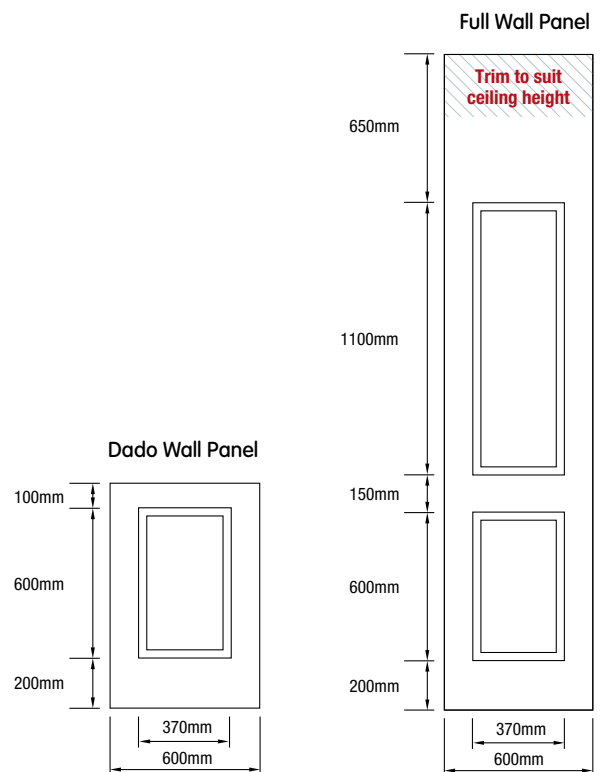

Product features:

- Made from Moisture Resistant (MRE0) MDF
- Hidden tongue and groove easyJOIN+ system
- Comes pre-primed for faster easier installation
- High impact resistance, 300% tougher than plasterboard
- Consistent board surface, no knot holes, splitting or splinters
- Australian Made & Owned

easyASCOT Vogue Duo, easyDADO Classic Rail

easyASCOT Classic Full Wall Panel

easyASCOT classic

easyASCOT Classic Panel

easyASCOT Classic Detail

GP easyASCOT CLASSIC PANEL		
DESCRIPTION	Dado Wall	Full Wall
HEIGHT	900mm	2700mm
WIDTH	600mm	600mm
THICKNESS	9mm	9mm
PRODUCT CODE	0330028	0330156

easyASCOT Vogue Solo, easyDADO Vogue Rail

easyASCOT vogue

Vogue Duo 1200

GP easyASCOT VOGUE PANEL		
DESCRIPTION	Solo 900	Duo 1200
HEIGHT	900mm	1200mm
WIDTH	600mm	600mm
THICKNESS	9mm	9mm
PRODUCT CODE	0081533	0081534