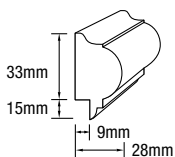

easyDADO Vogue Rail, easyASCOT Duo

easyDADO classic

easyDADO vogue

Silhouette DADO

GP easyDADO Classic rail	
DESCRIPTION	Rebated
HEIGHT	2700mm
WIDTH	48mm
THICKNESS	28mm
PRODUCT CODE	0521570

GP easyDADO Vogue rail	
DESCRIPTION	Rebated
HEIGHT	2700mm
WIDTH	67mm
THICKNESS	18mm
PRODUCT CODE	0521564

GP Silhouette DADO rail	
DESCRIPTION	Rebated
HEIGHT	2700mm
WIDTH	42mm
THICKNESS	25mm
PRODUCT CODE	0521569

How It Works

It's as simple as 1,2,3! Follow the steps shown to purchase or order your product. If you need further advice, speak to a team member at the Special Orders Desk in-store.

1. Select The Product You Want

View the extensive range available in this brochure or online. Use the number shown below to order your product online or in-store.

Length	900mm	2400mm	3000mm
Width	1200mm	1200mm	1200mm
Thickness	9mm	9mm	9mm
easyVJ 60	0467517	0467515	0467504
easyVJ 100	0330843	0330364	0330158