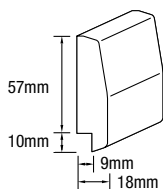

easyDADO Vogue Rail, easyASCOT Duo

easyDADO classic

easyDADO vogue

Silhouette DADO

GP easyDADO Classic rail	
DESCRIPTION	Rebated
HEIGHT	2700mm
WIDTH	48mm
THICKNESS	28mm
PRODUCT CODE	0521570

GP easyDADO Vogue rail	
DESCRIPTION	Rebated
HEIGHT	2700mm
WIDTH	67mm
THICKNESS	18mm
PRODUCT CODE	0521564

GP Silhouette DADO rail	
DESCRIPTION	Rebated
HEIGHT	2700mm
WIDTH	42mm
THICKNESS	25mm
PRODUCT CODE	0521569

How It Works

It's as simple as 1,2,3! Follow the steps shown to purchase or order your product. If you need further advice, speak to a team member at the Special Orders Desk in-store.