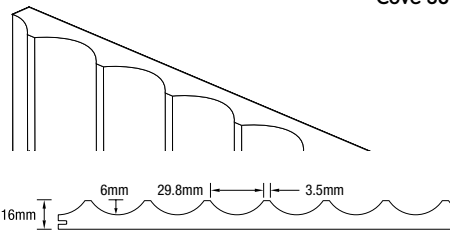

Cove 38

For more tips and videos on installations or FAQs visit

GP SILHOUETTE RANGE				
LENGTH	1200mm	2400mm	2700mm	3100mm
WIDTH	600mm	1200mm	1200mm	1200mm
THICKNESS	16mm	16mm	16mm	16mm
Channel 25	0493168	0467467	0467511	0467481
Cove 38	0493142	0467464	0467493	0467475
Cove 50	-	0467483	-	0467485
Convex 35	0493212	0467465	0467480	0467497
Convex 45	-	0467472	-	0467474

*Some lead times may apply for non stocked items - speak to a team member for more information. *Note: Profile runs the length of the panel.