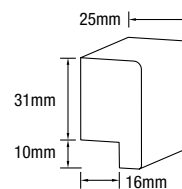

easyDADO Vogue Rail, easyASCOT Duo

easyDADO classic

easyDADO vogue

Silhouette DADO

GP easyDADO Classic rail	
DESCRIPTION	Rebated
HEIGHT	2700mm
WIDTH	48mm
THICKNESS	28mm
PRODUCT CODE	0521570

GP easyDADO Vogue rail	
DESCRIPTION	Rebated
HEIGHT	2700mm
WIDTH	67mm
THICKNESS	18mm
PRODUCT CODE	0521564

GP Silhouette DADO rail	
DESCRIPTION	Rebated
HEIGHT	2700mm
WIDTH	42mm
THICKNESS	25mm
PRODUCT CODE	0521569

How It Works

It's as simple as 1,2,3! Follow the steps shown to purchase or order your product. If you need further advice, speak to a team member at the Special Orders Desk in-store.