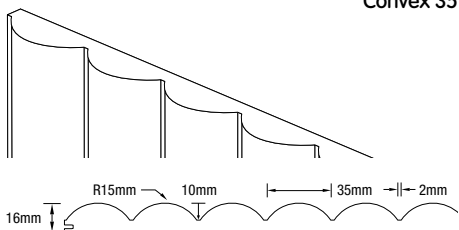

Convex 35

Convex 45

For more tips and videos on installations or FAQs visit

GP SILHOUETTE RANGE				
LENGTH	1200mm	2400mm	2700mm	3100mm
WIDTH	600mm	1200mm	1200mm	1200mm
THICKNESS	16mm	16mm	16mm	16mm
Channel 25	0493168	0467467	0467511	0467481
Cove 38	0493142	0467464	0467493	0467475
Cove 50	-	0467483	-	0467485
Convex 35	0493212	0467465	0467480	0467497
Convex 45	-	0467472	-	0467474